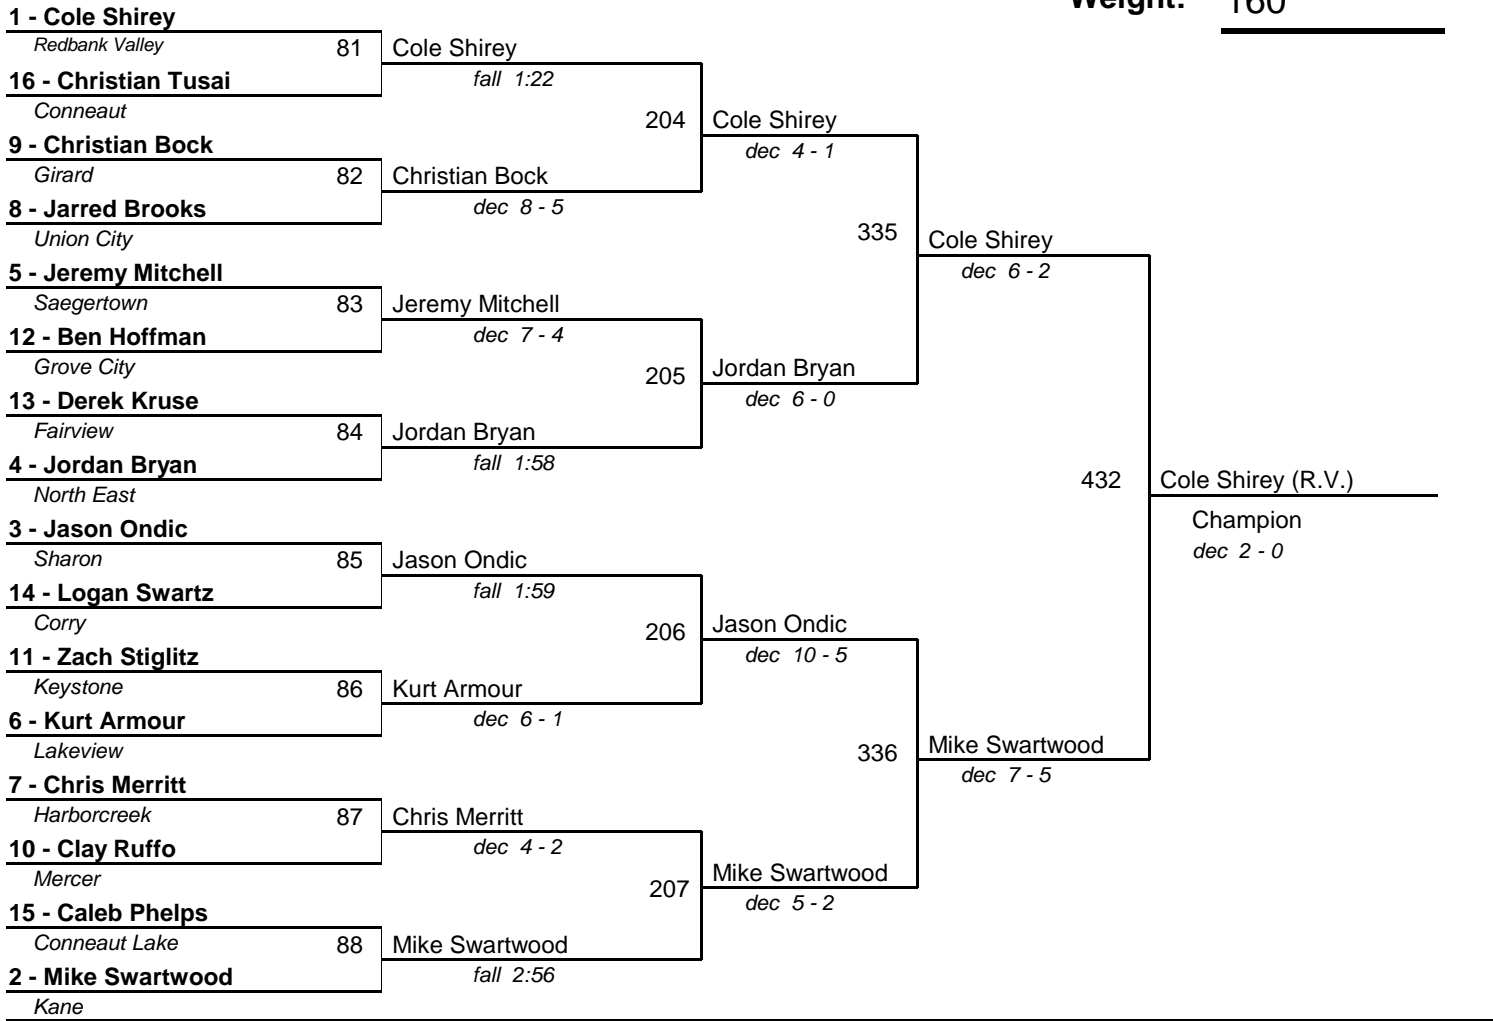

2012 North East Wrestling Classic

Division: High School

Weight: 160