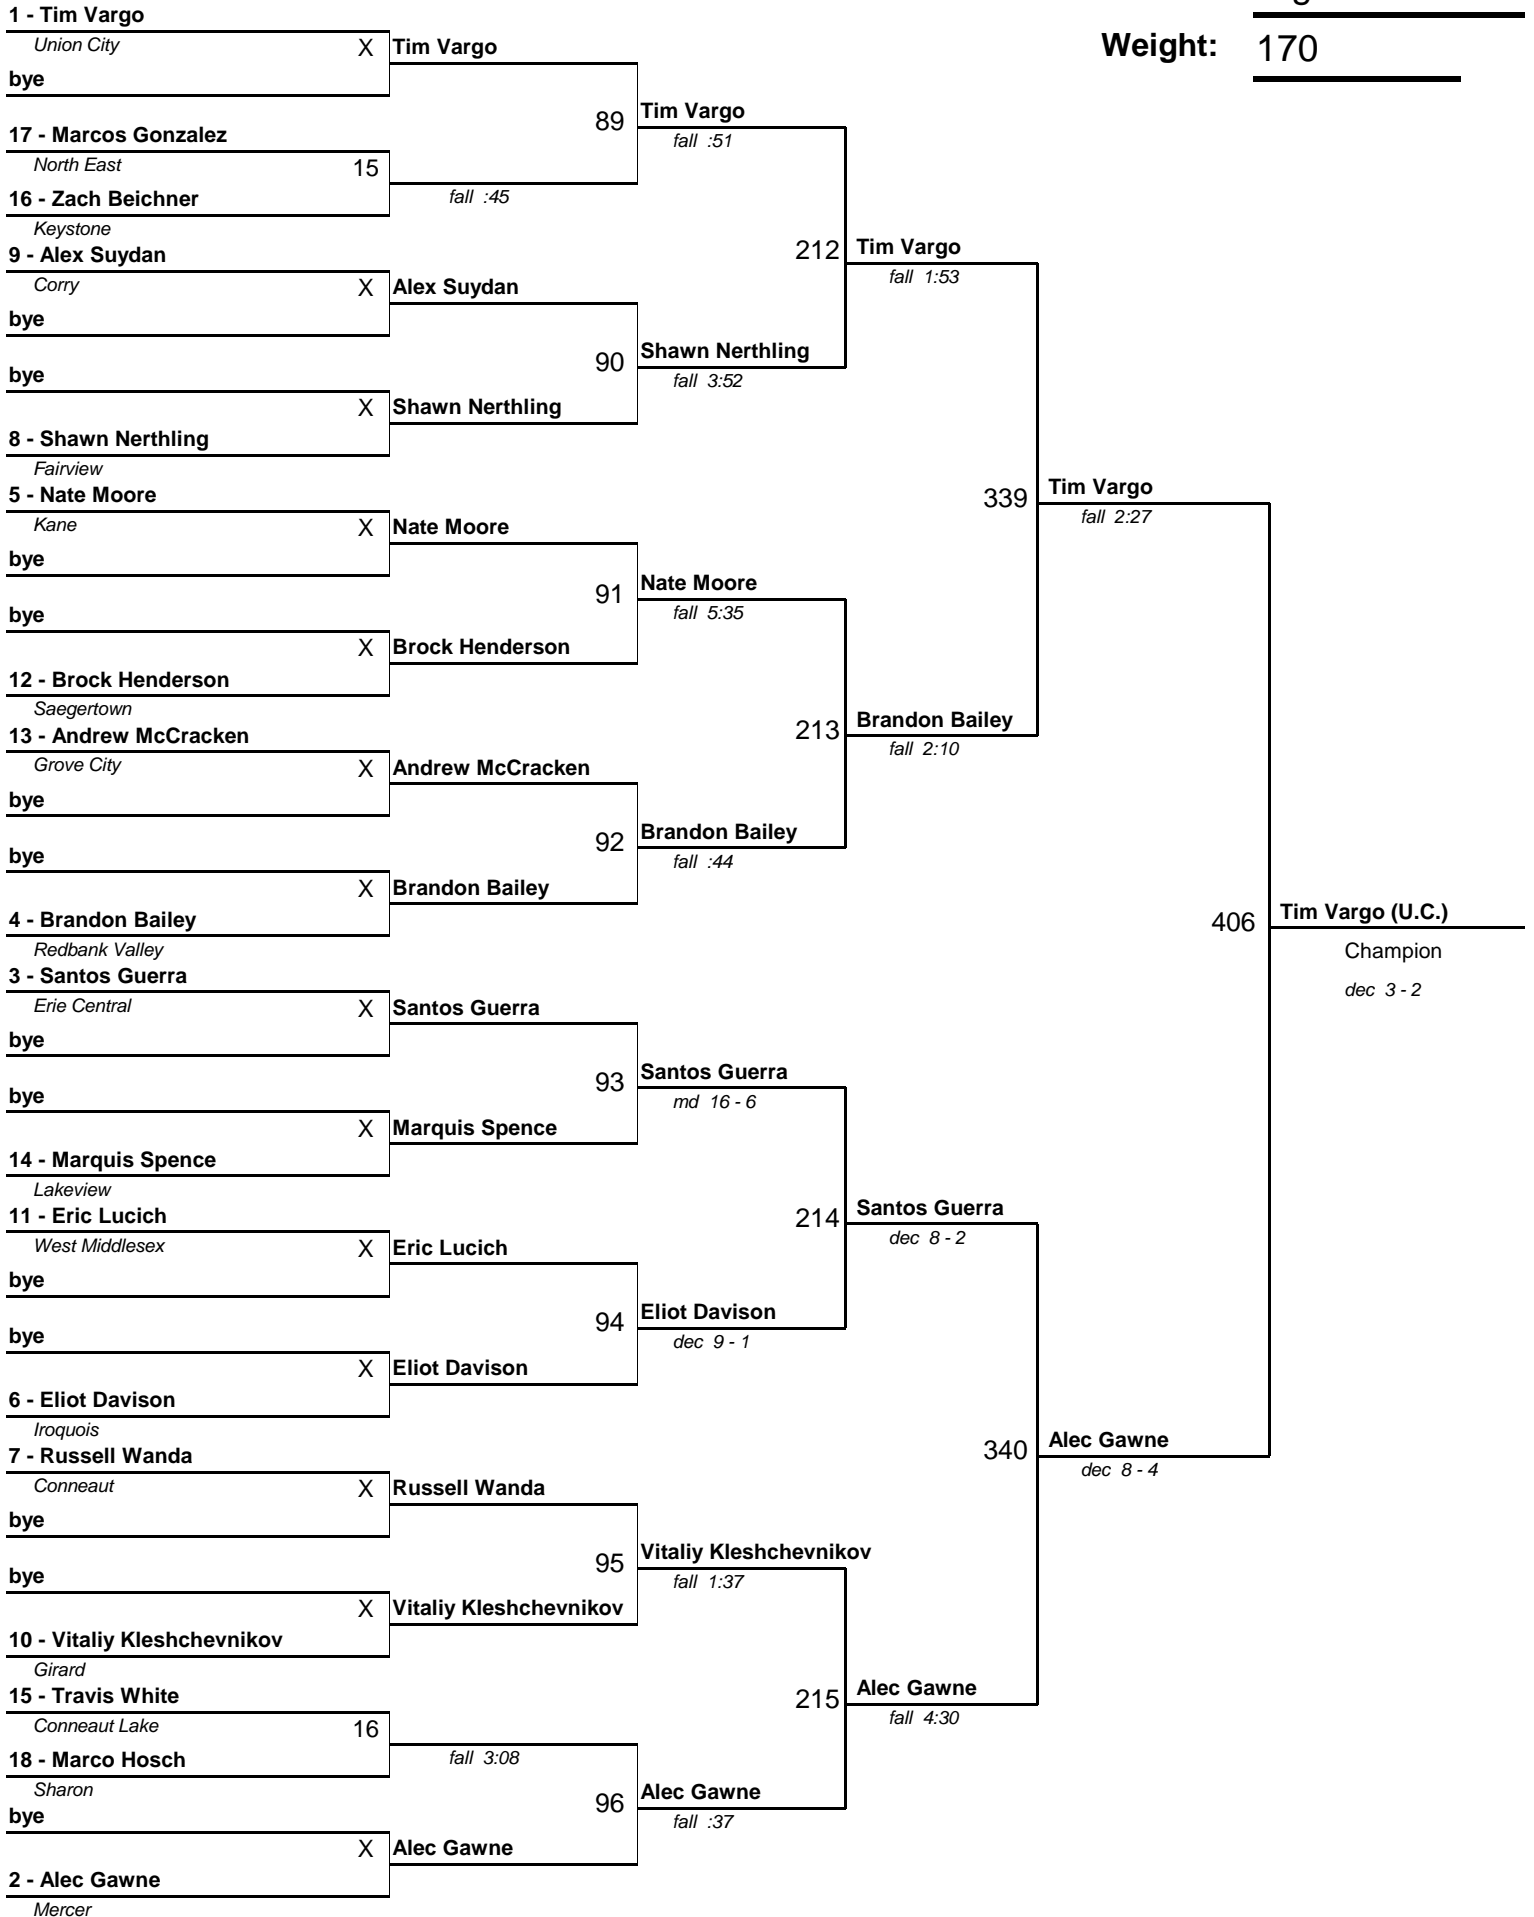

2012 North East Wrestling Classic

Division: High School

Weight: 170