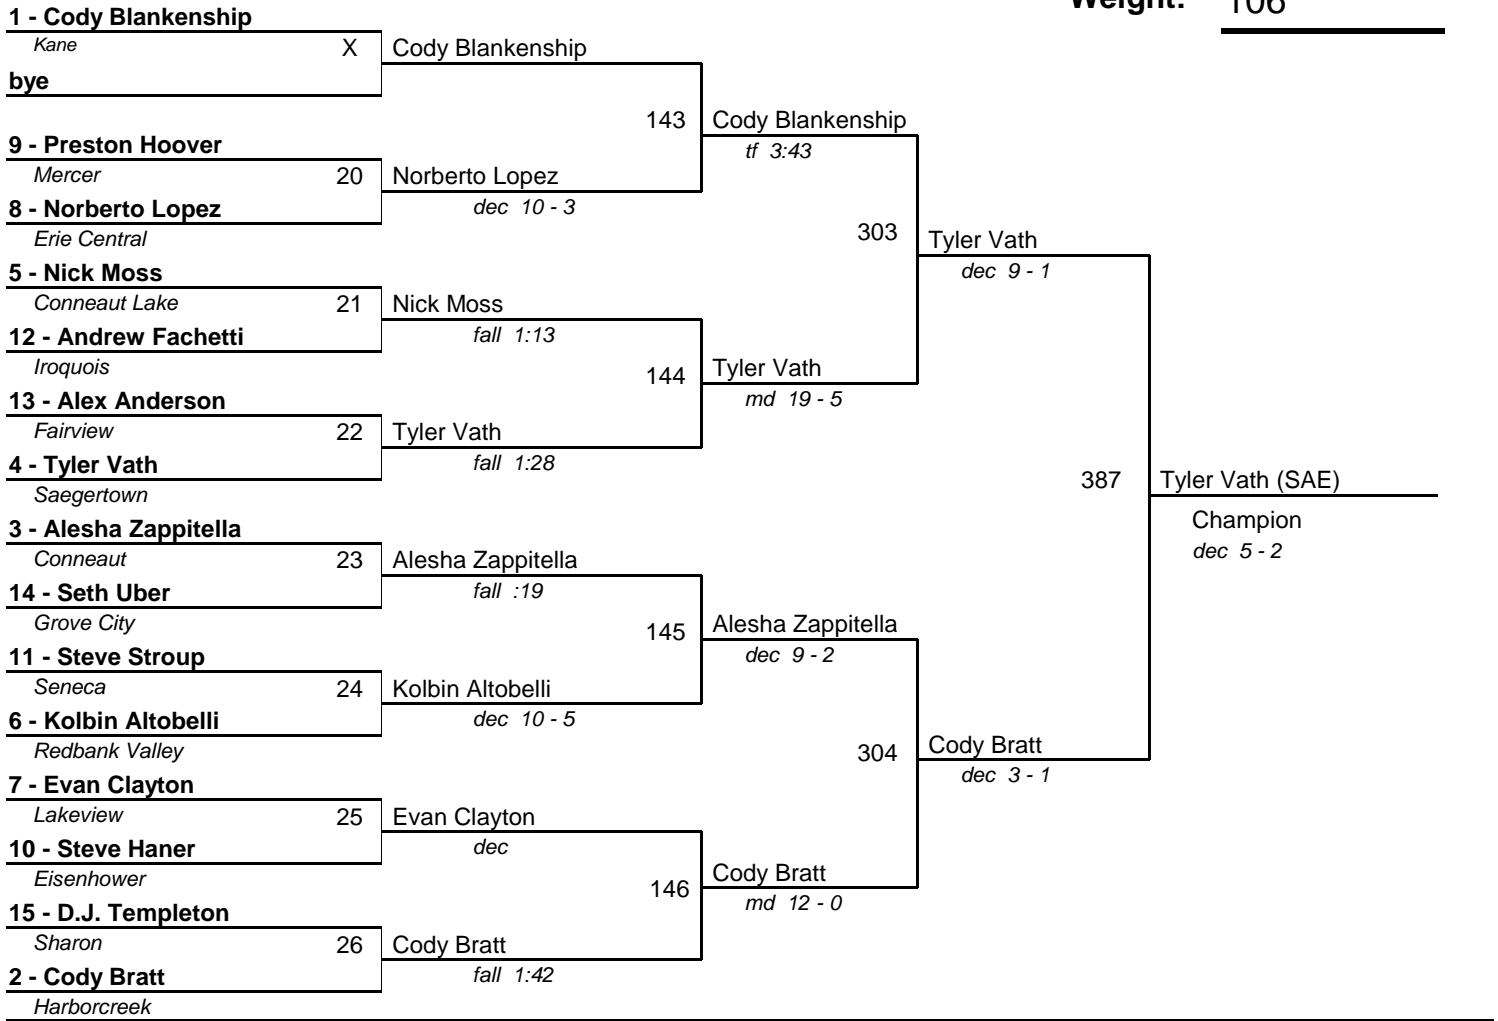

2012 North East Wrestling Classic

Division: High School

Weight: 106