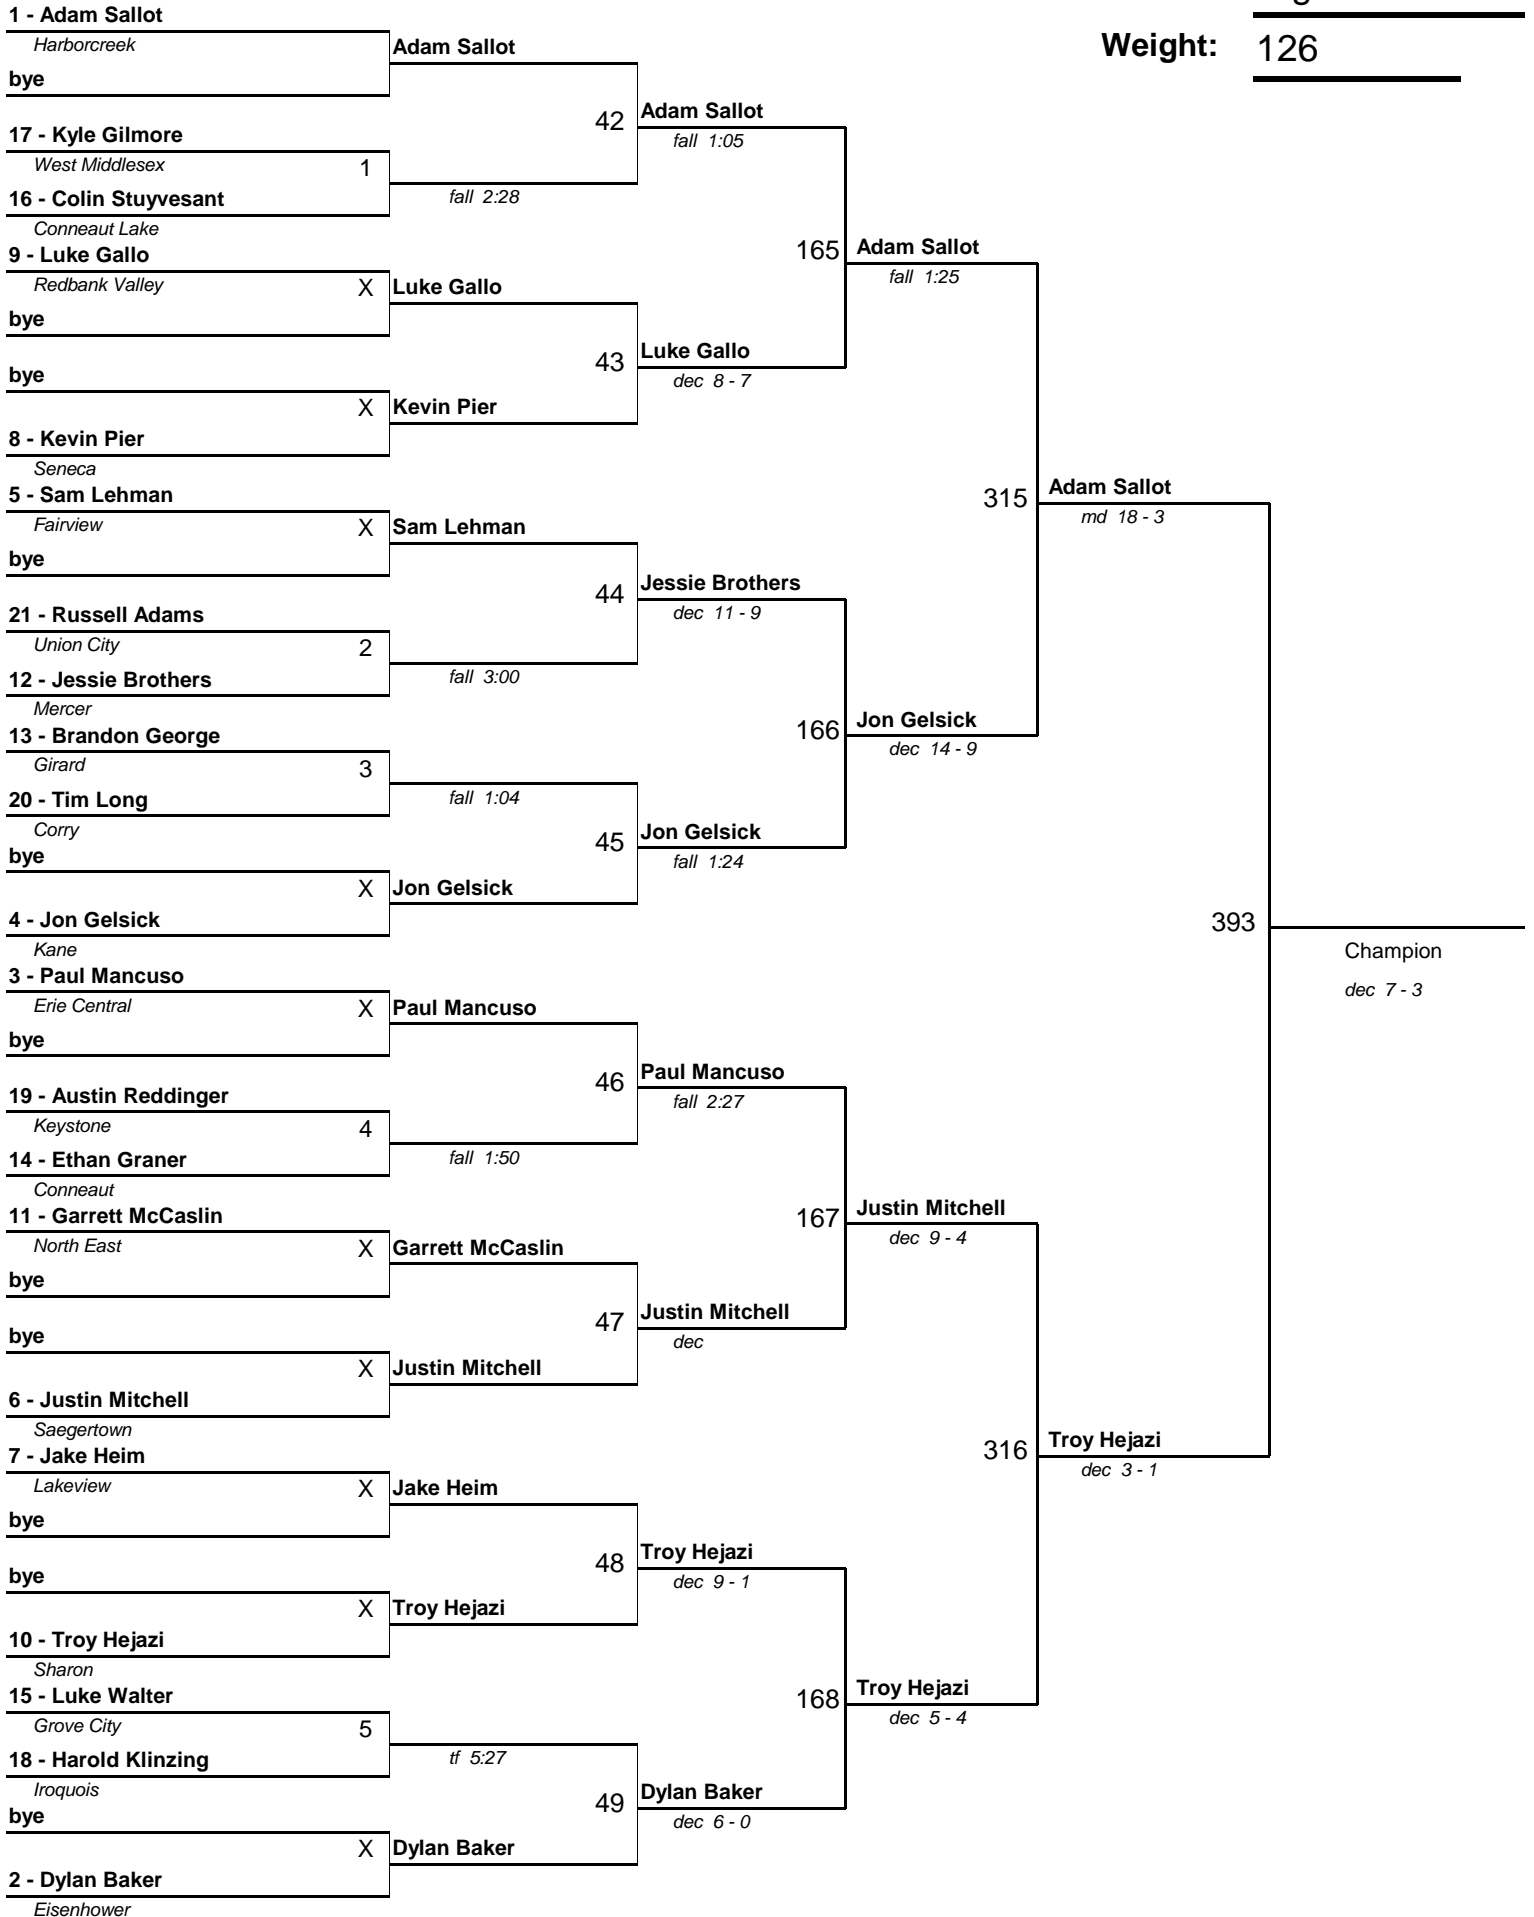

2012 North East Wrestling Classic

Division: High School

Weight: 126