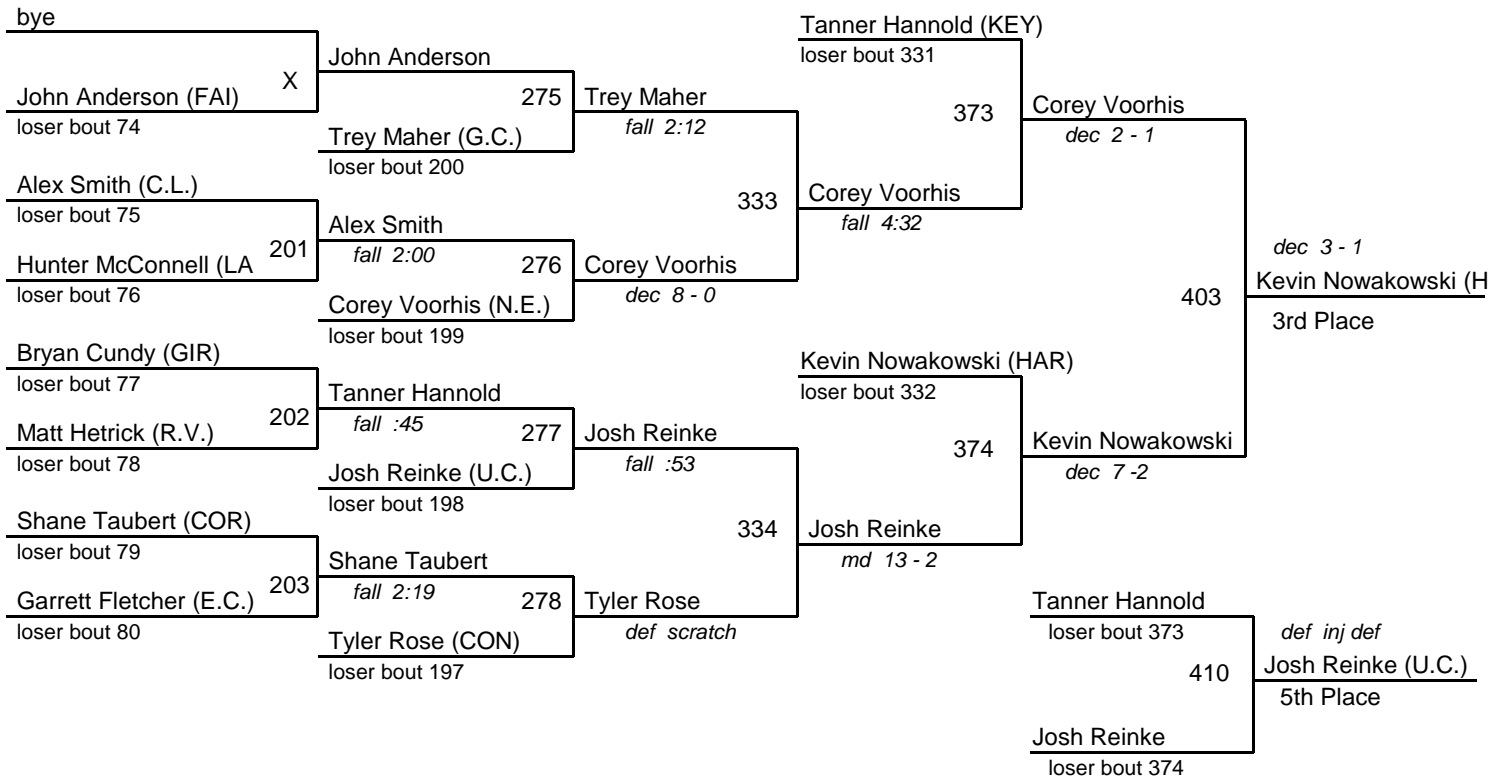

Consolations