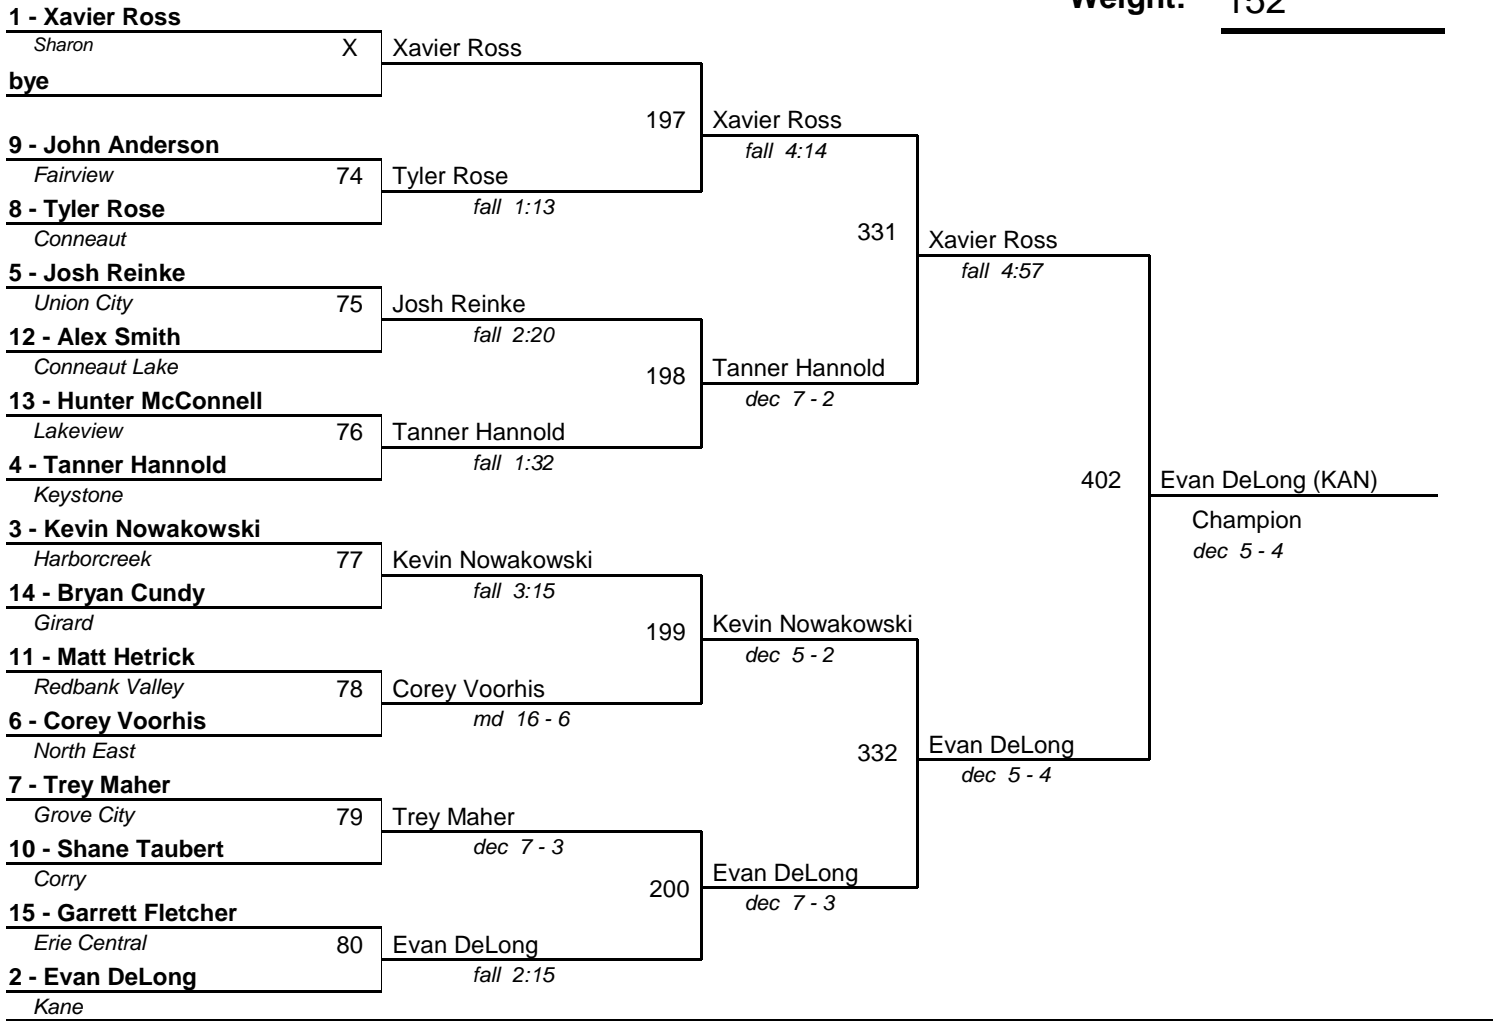

2012 North East Wrestling Classic

Division: High School

Weight: 152