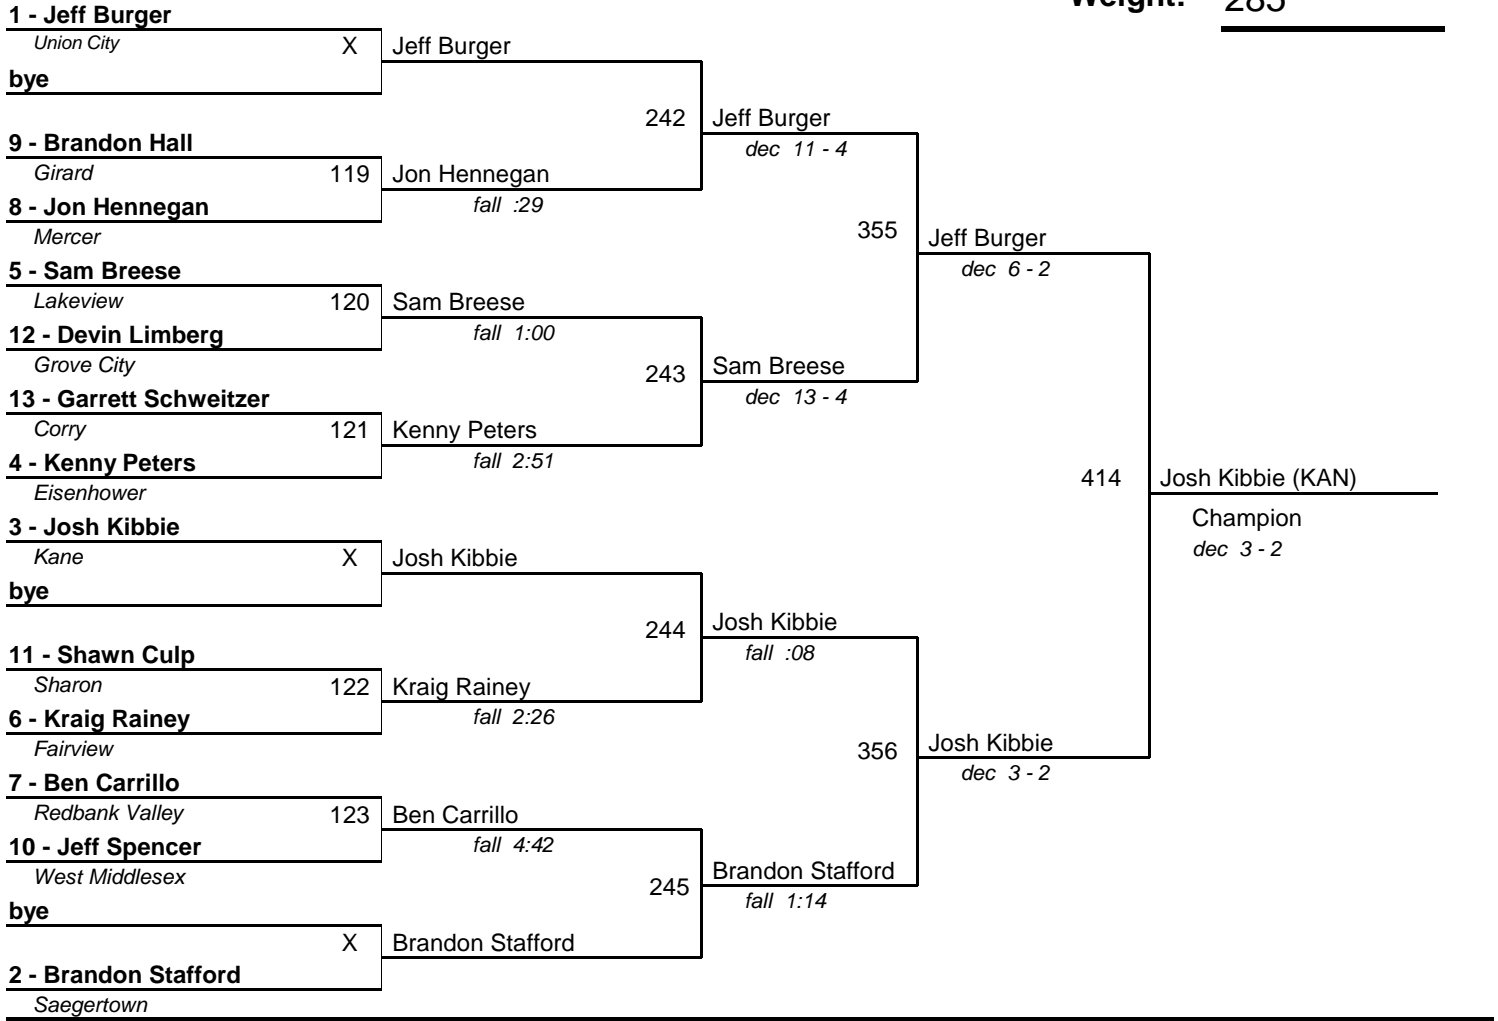

2012 North East Wrestling Classic

Division: High School

Weight: 285