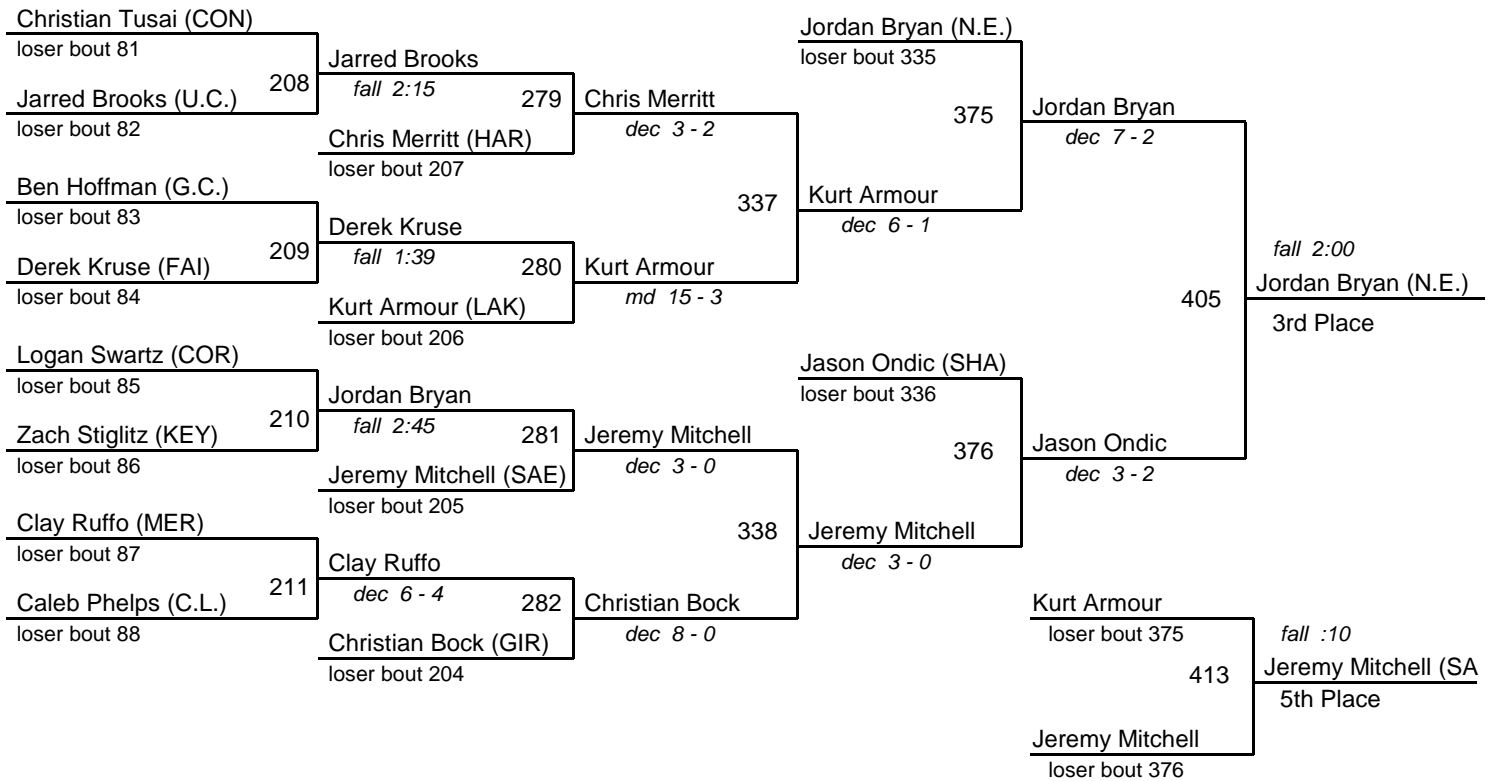

Consolations