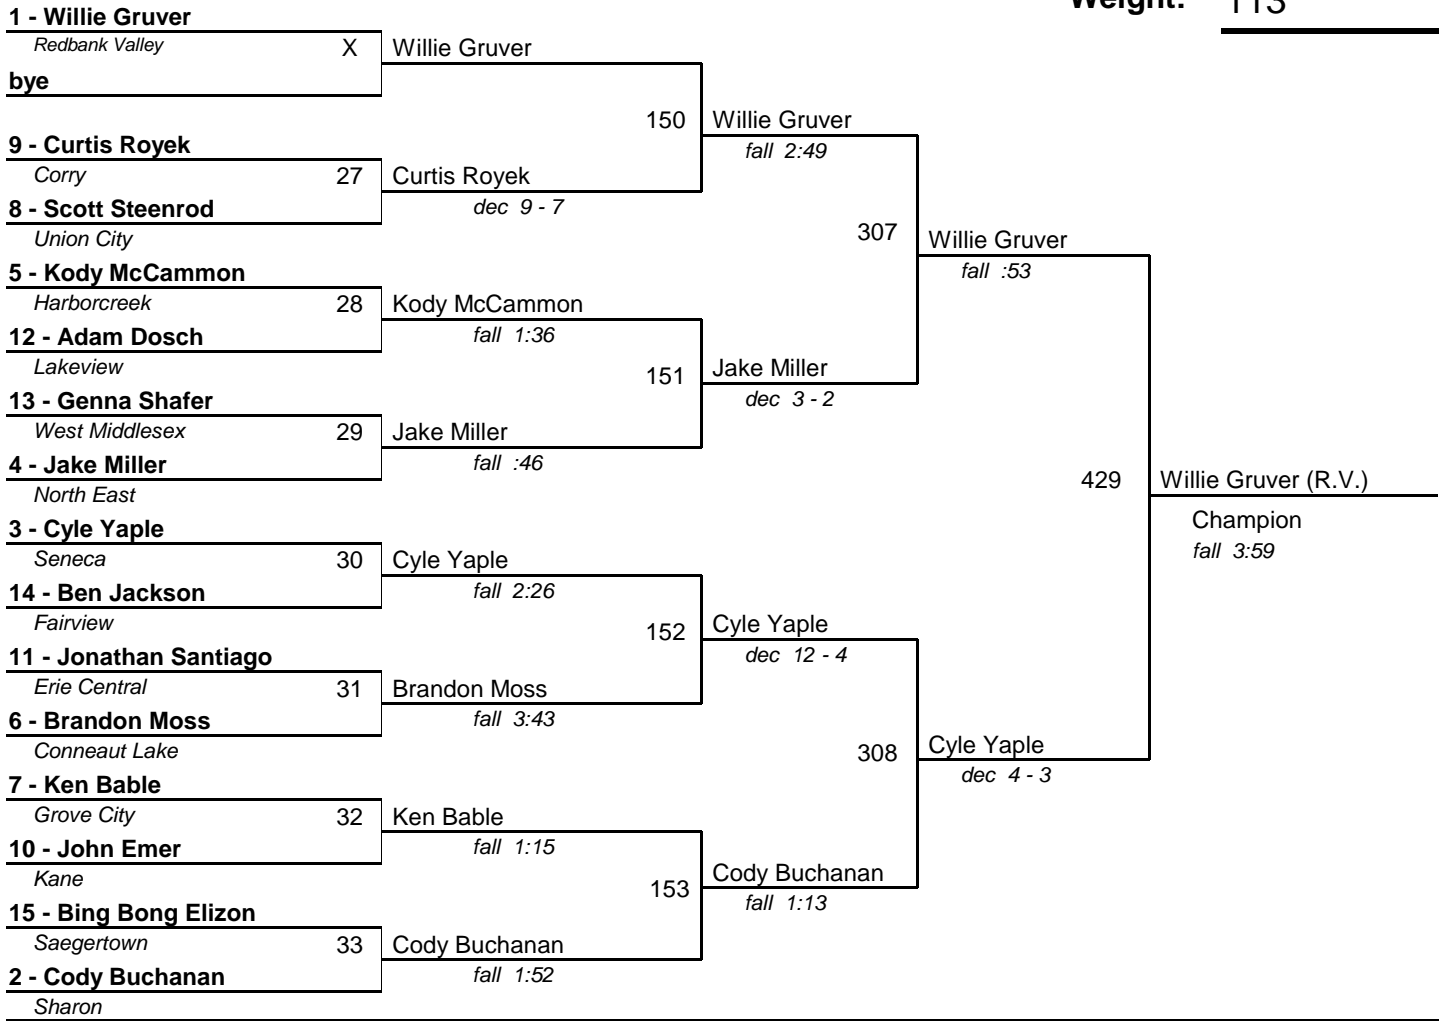

2012 North East Wrestling Classic

Division: High School

Weight: 113