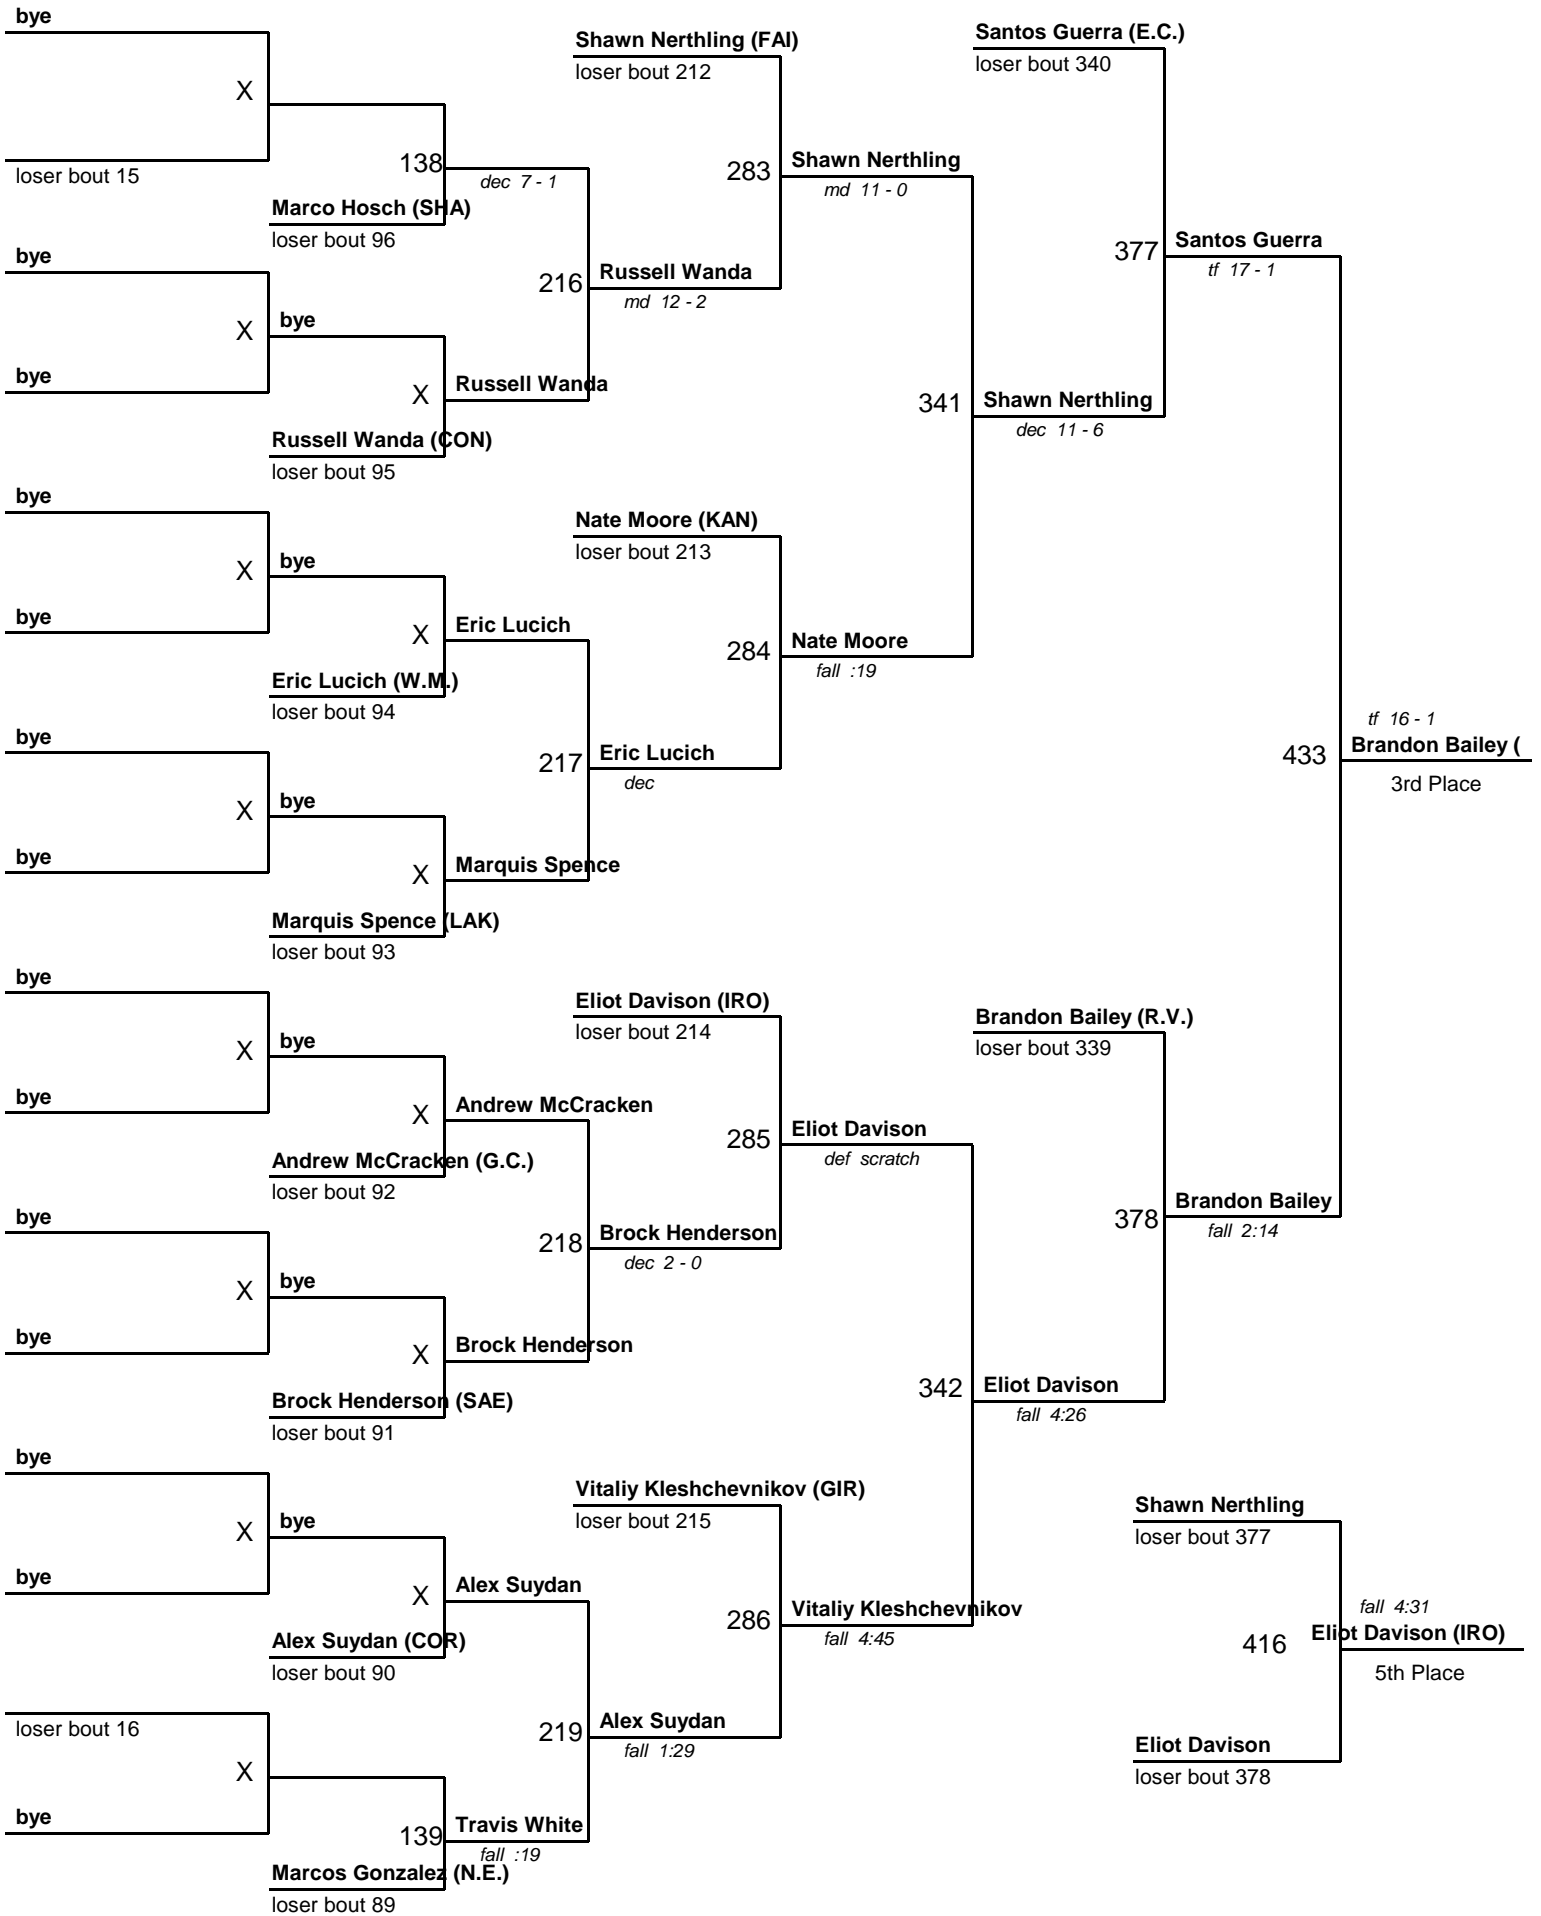

Consolations