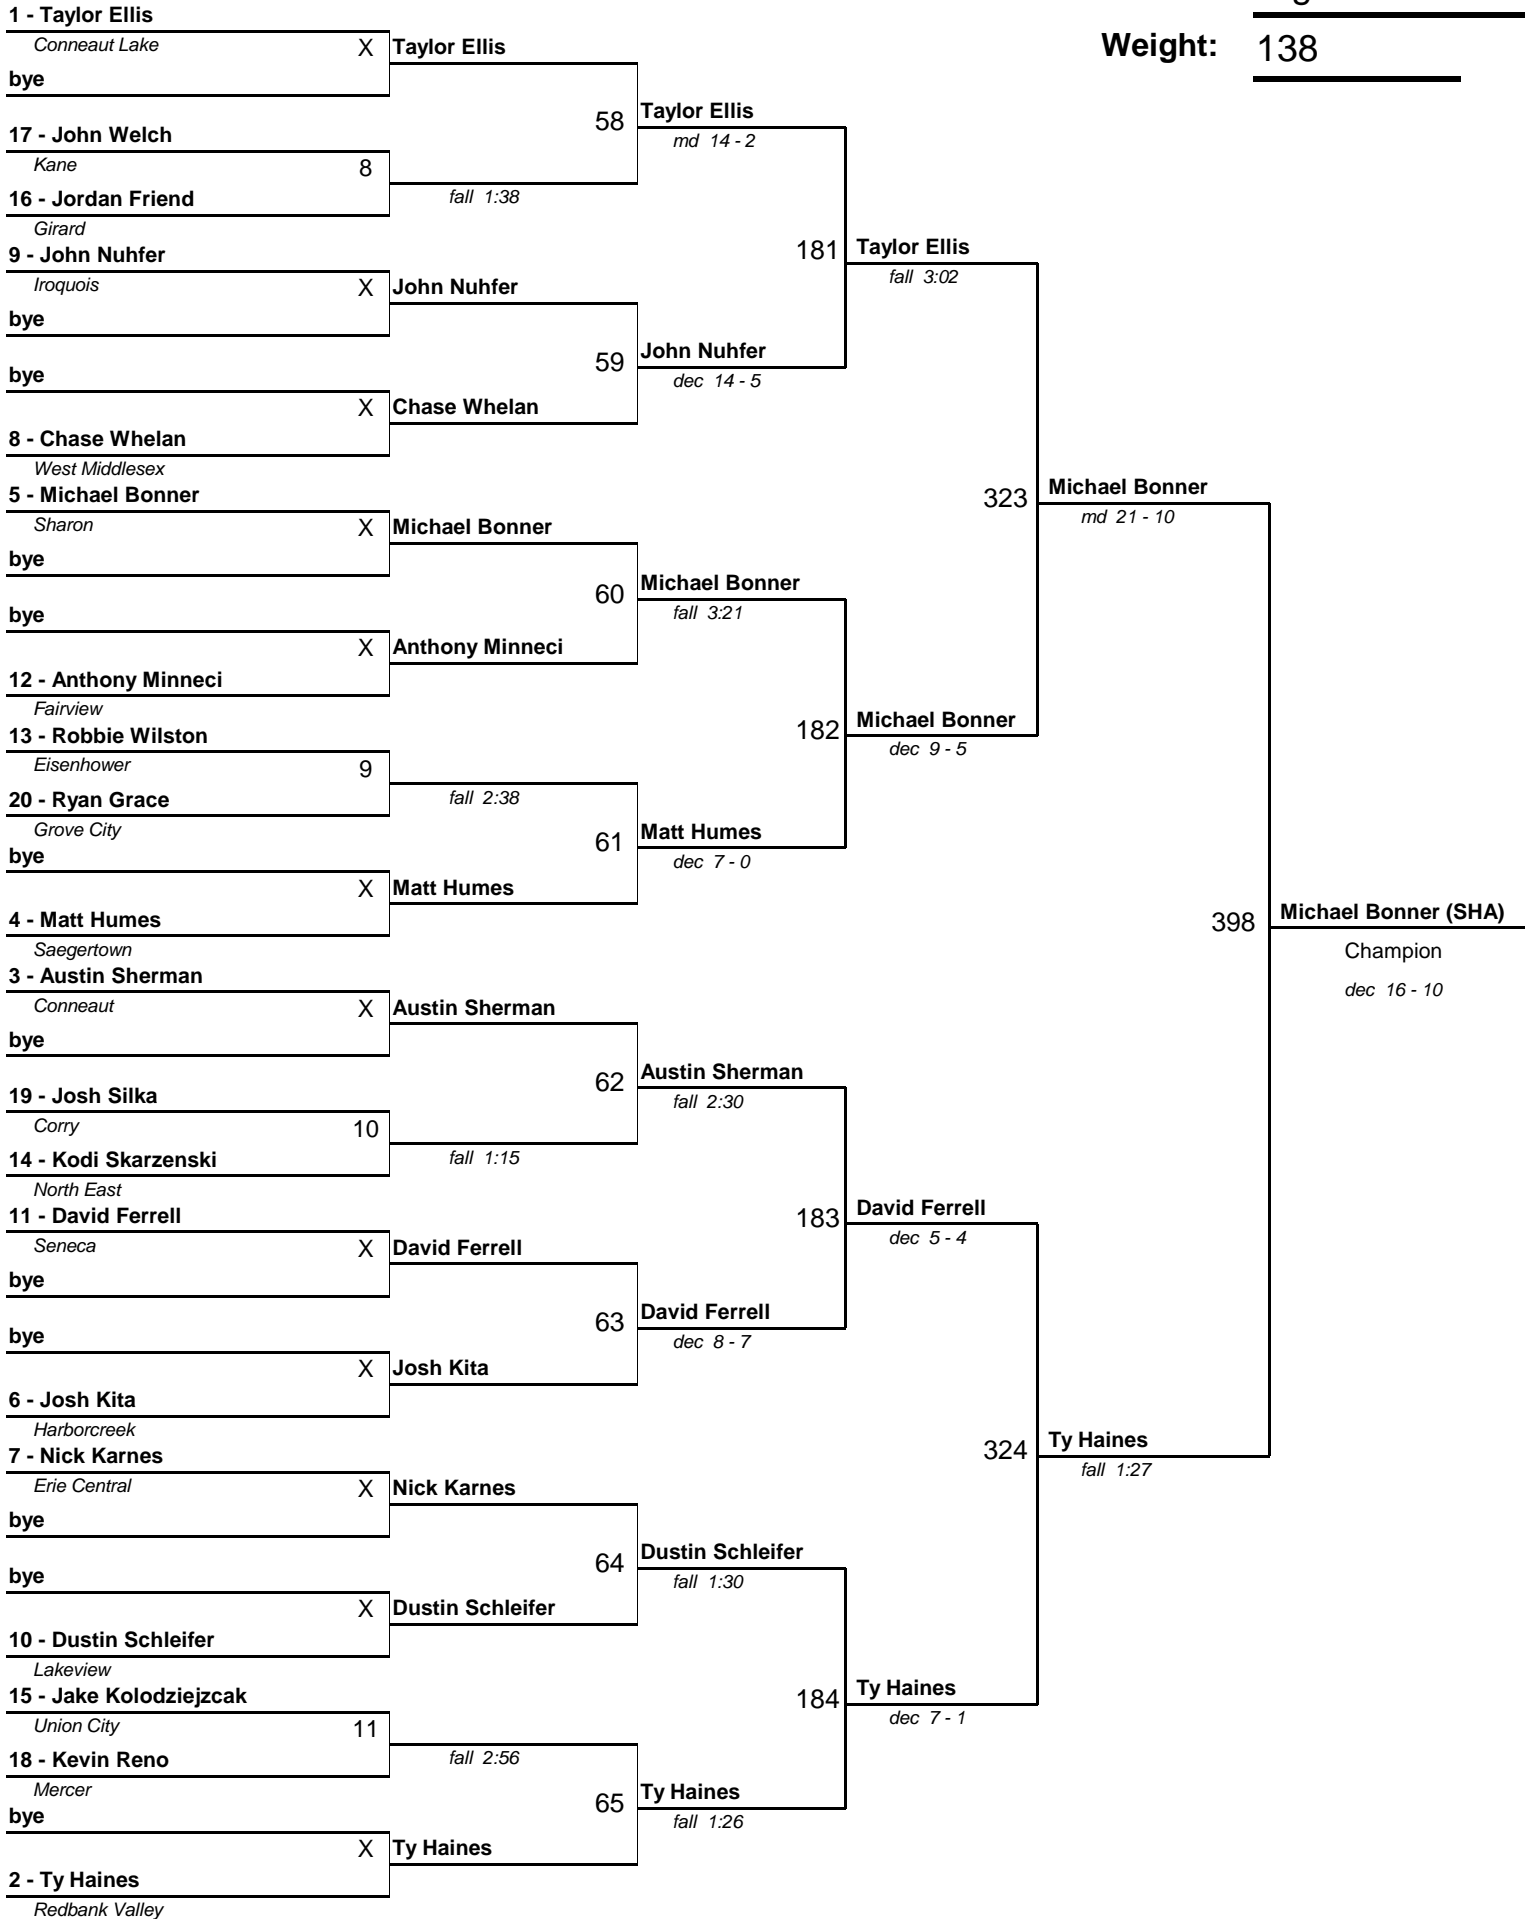

2012 North East Wrestling Classic

Division: High School

Weight: 138