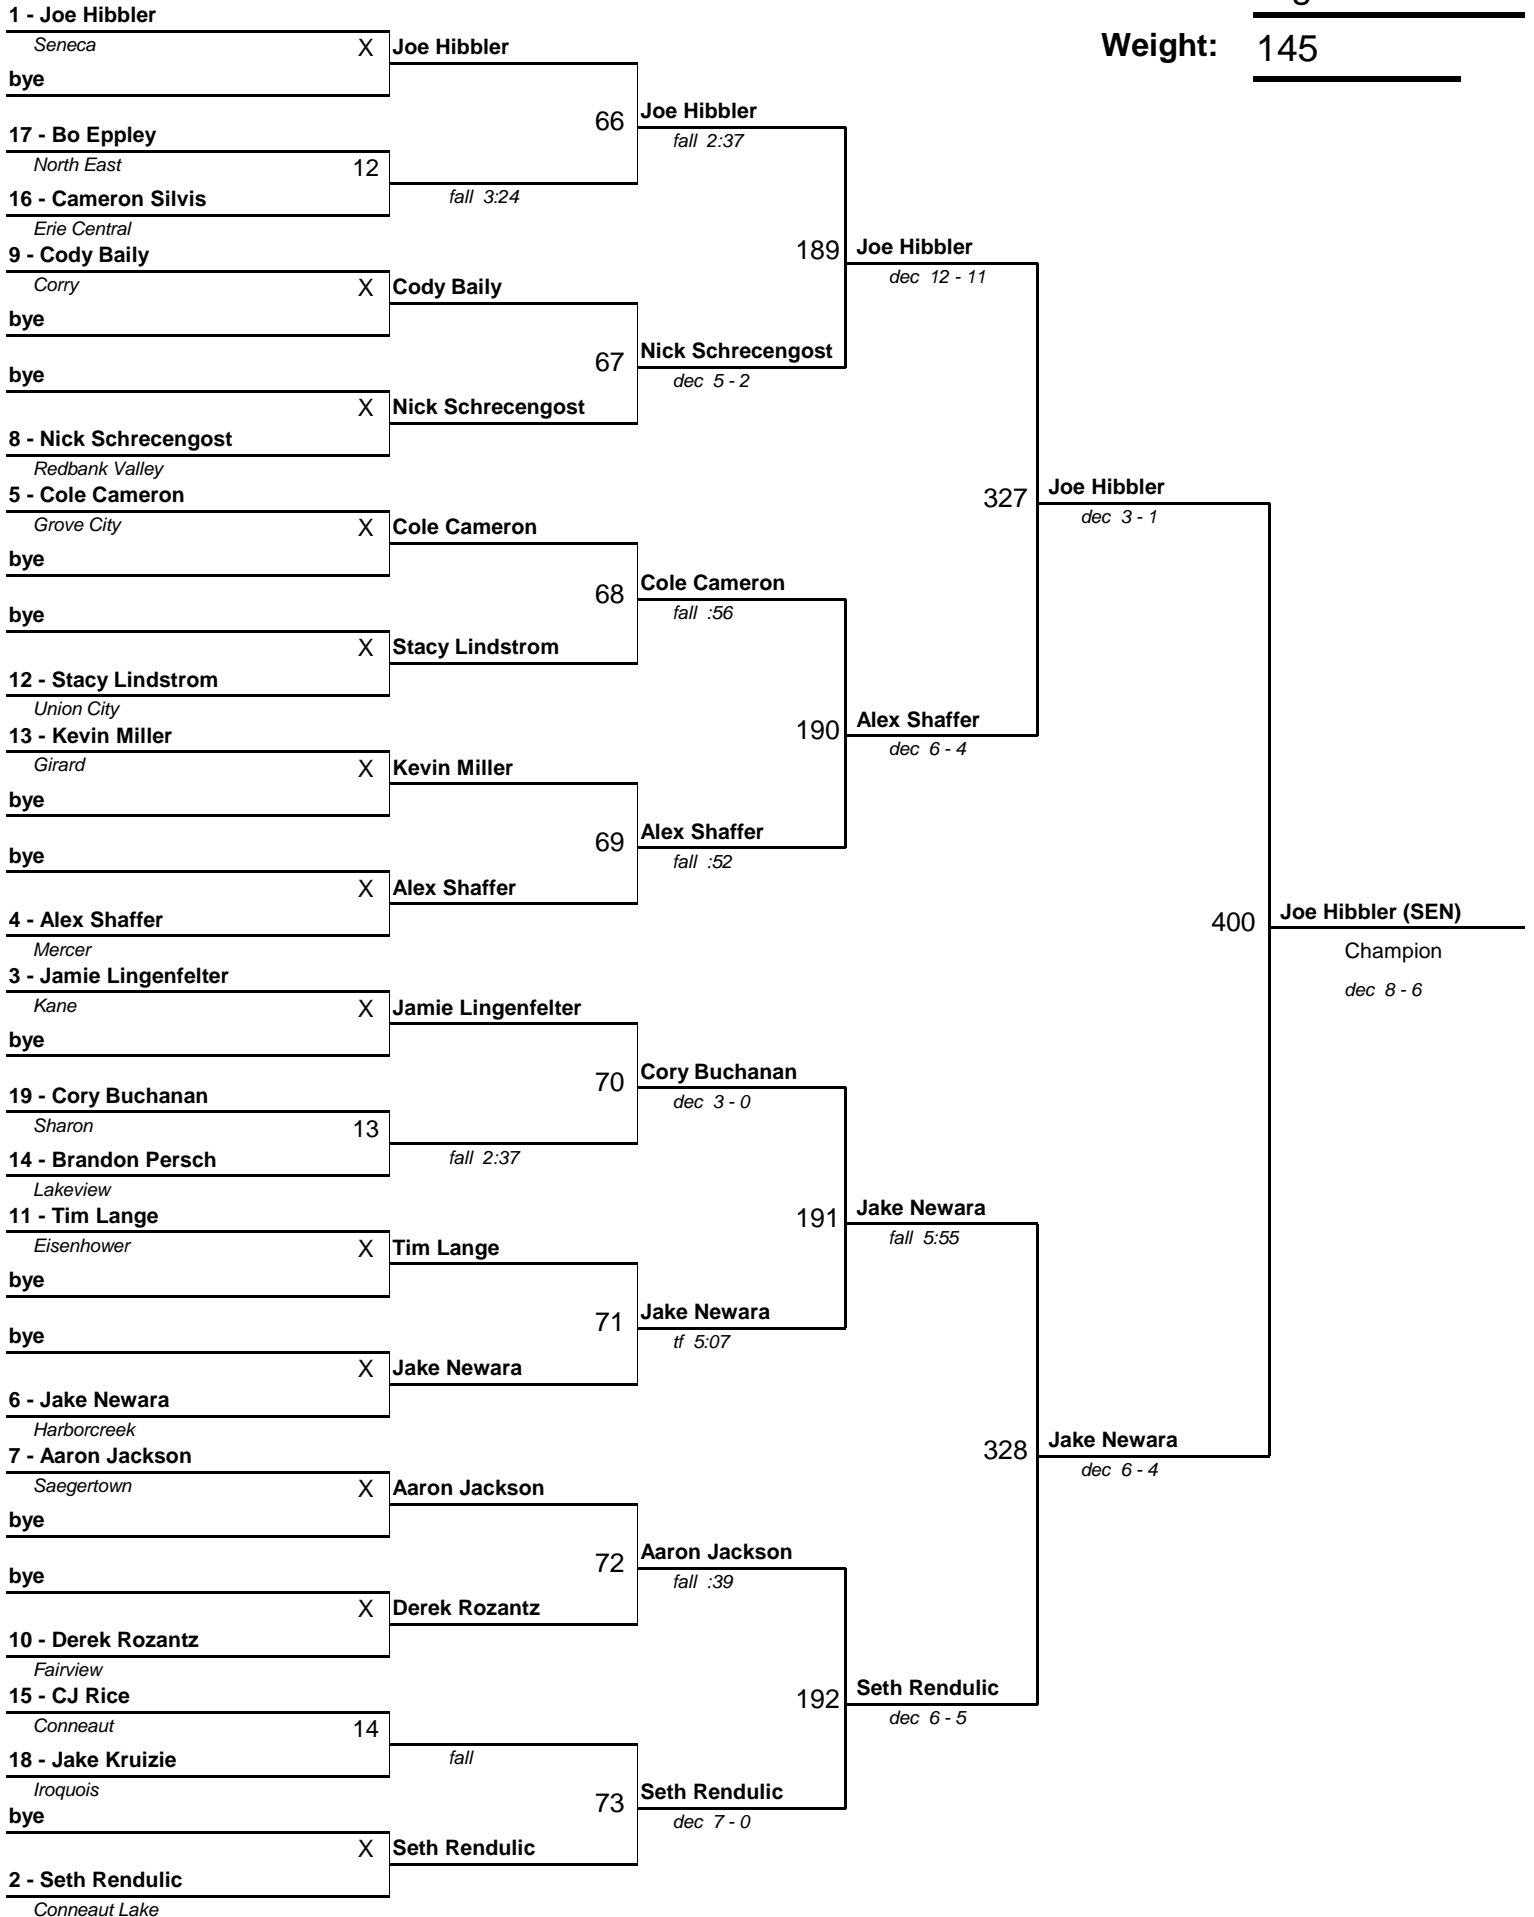

2012 North East Wrestling Classic

Division: High School

Weight: 145