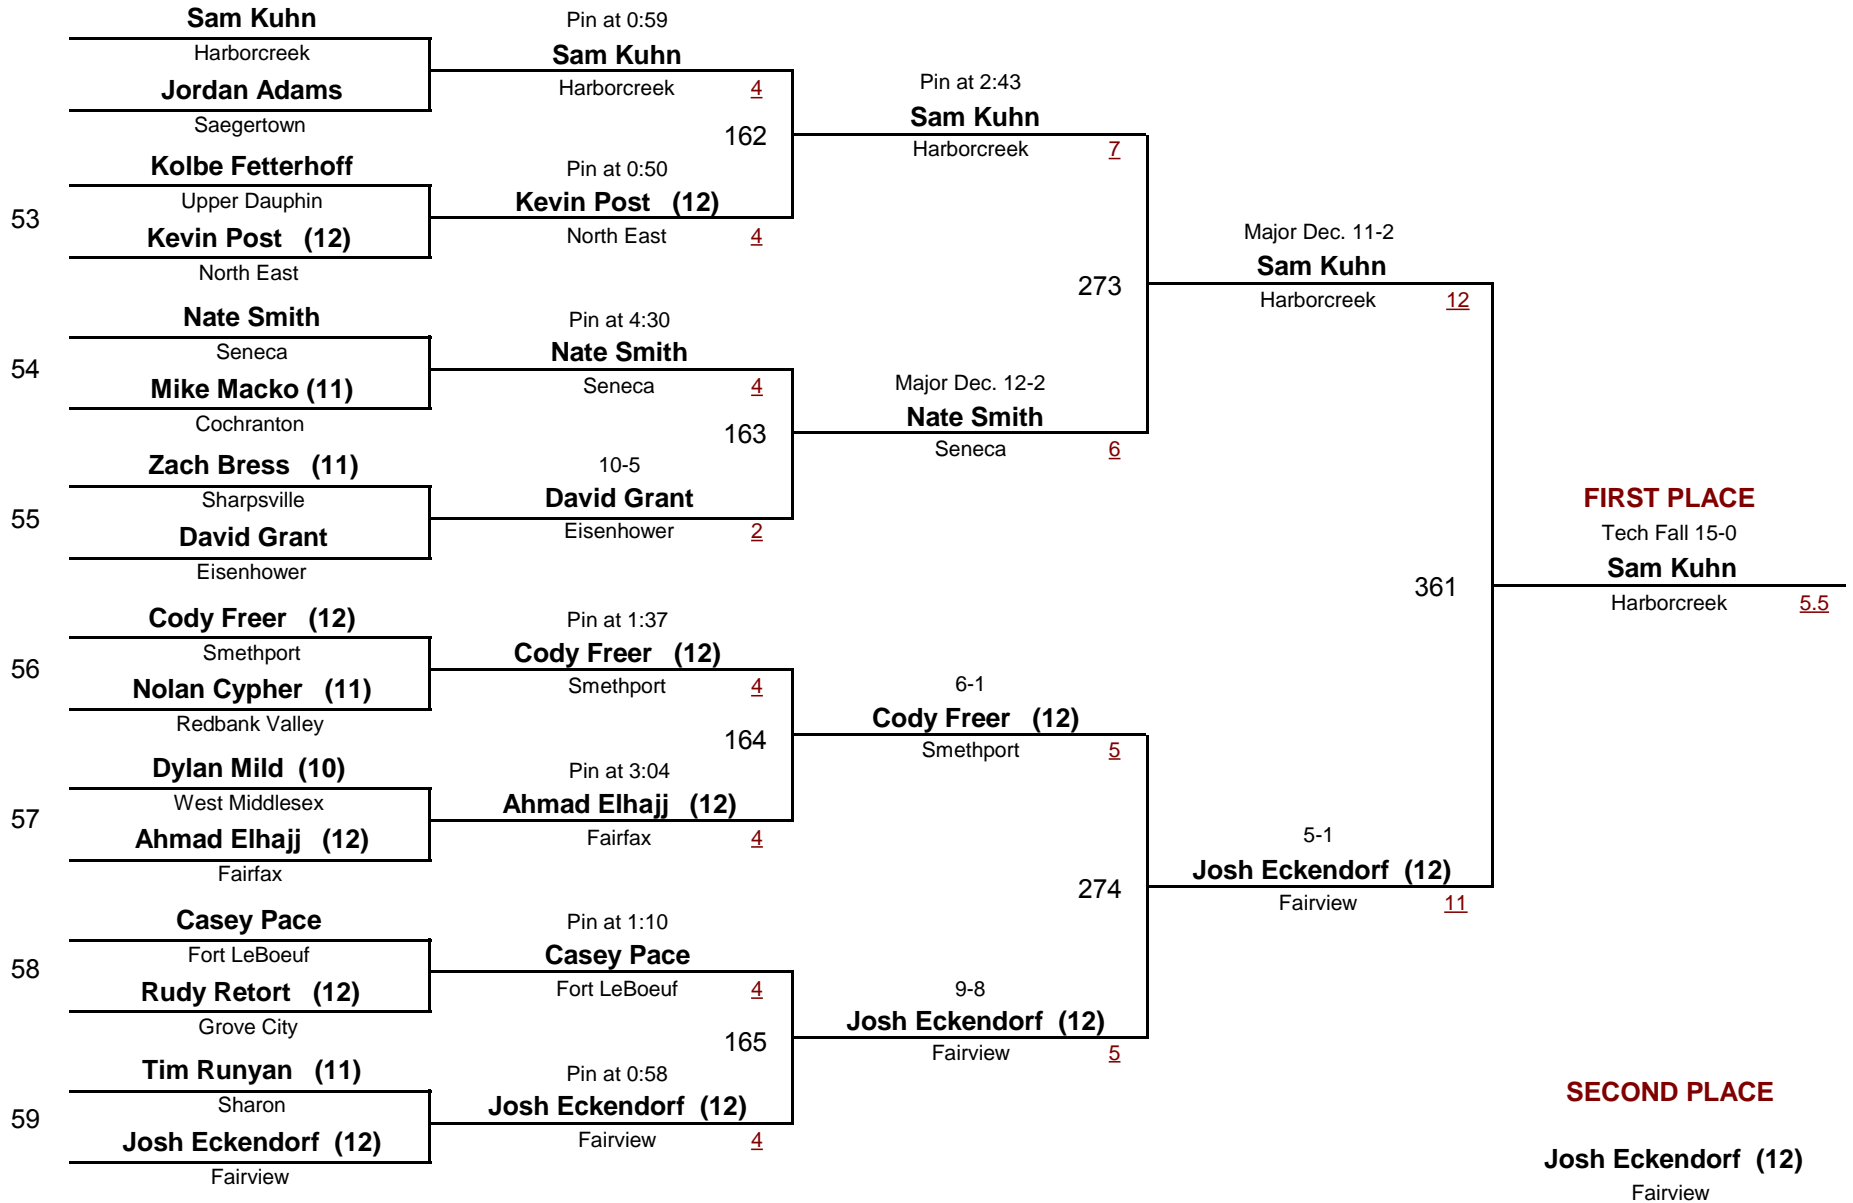

HIGH SCHOOL

DIVISION

152

WEIGHT

2009 North East Tournament

January 23, 2008

Championship Rounds