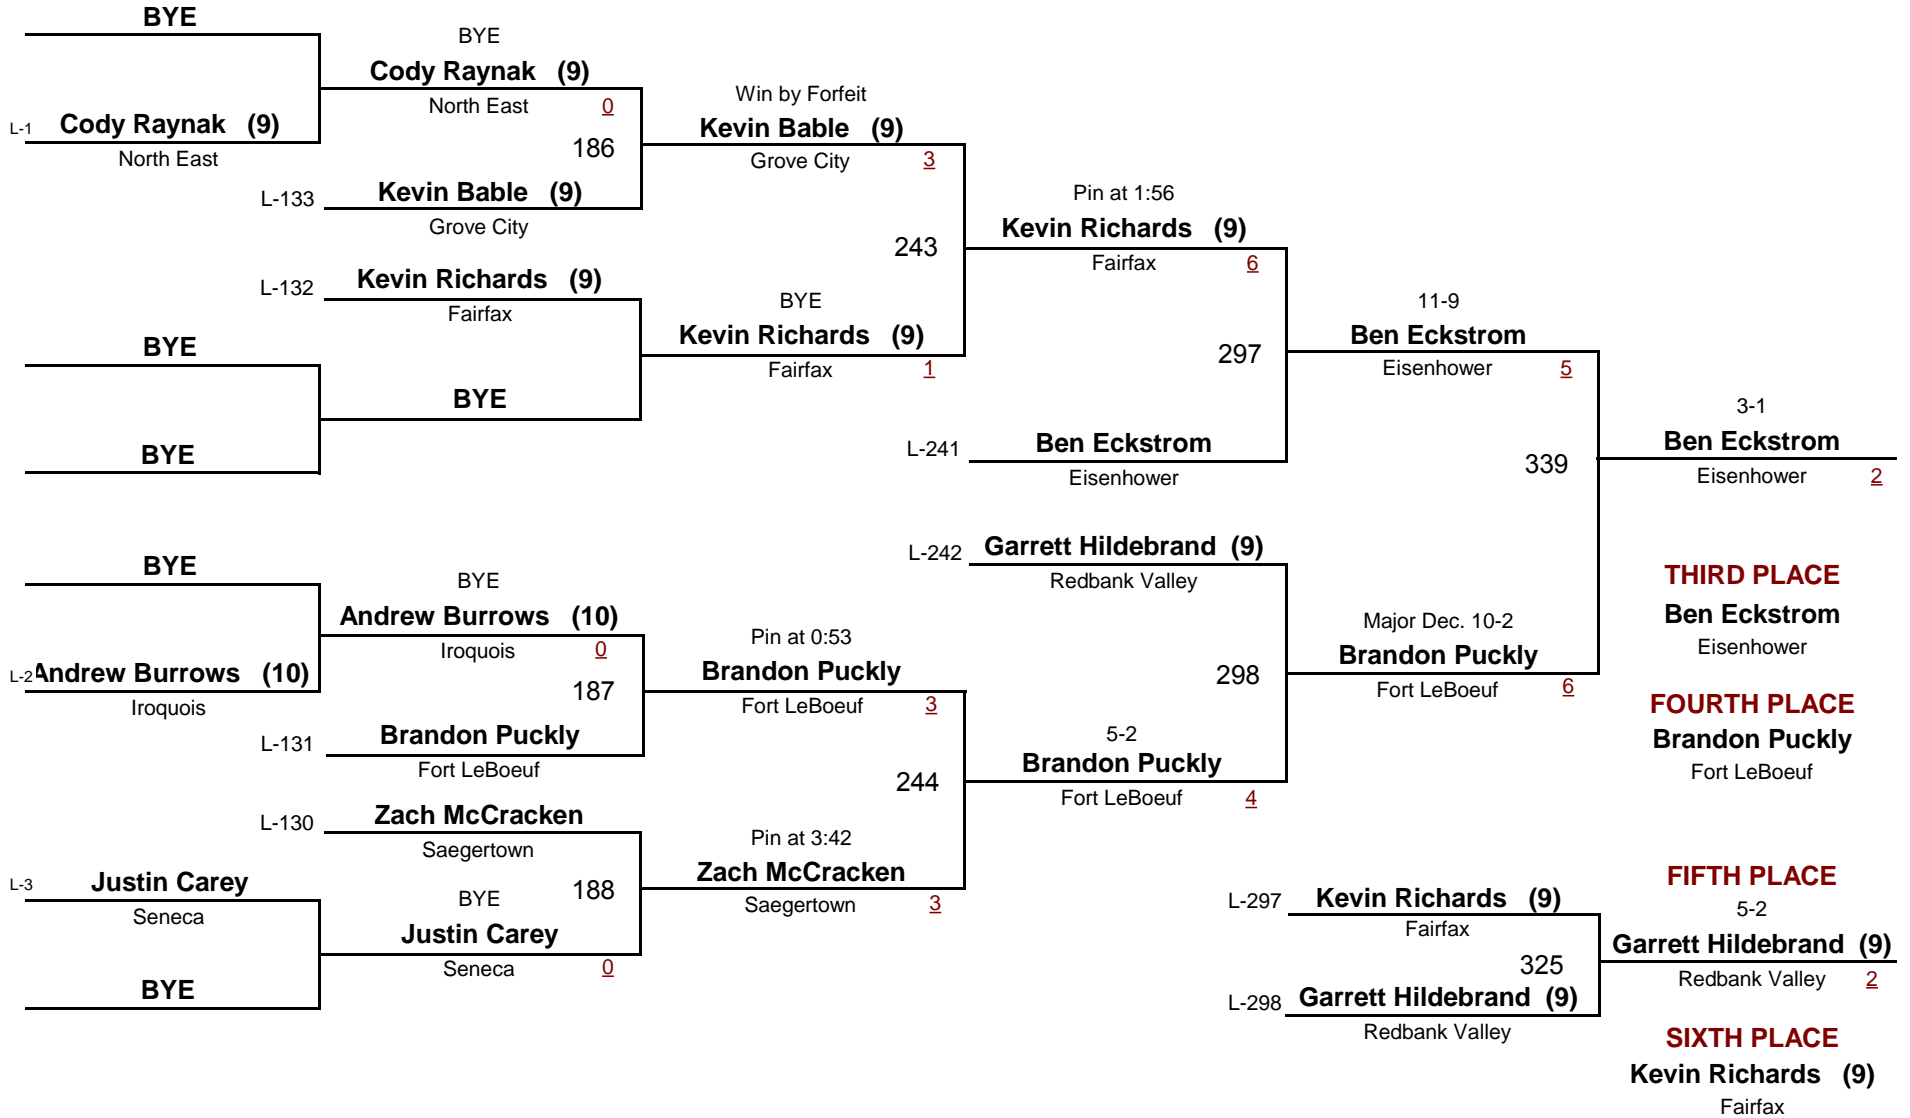

HIGH SCHOOL

DIVISION

103

WEIGHT

2009 North East Tournament

January 23, 2008

Consolation Rounds